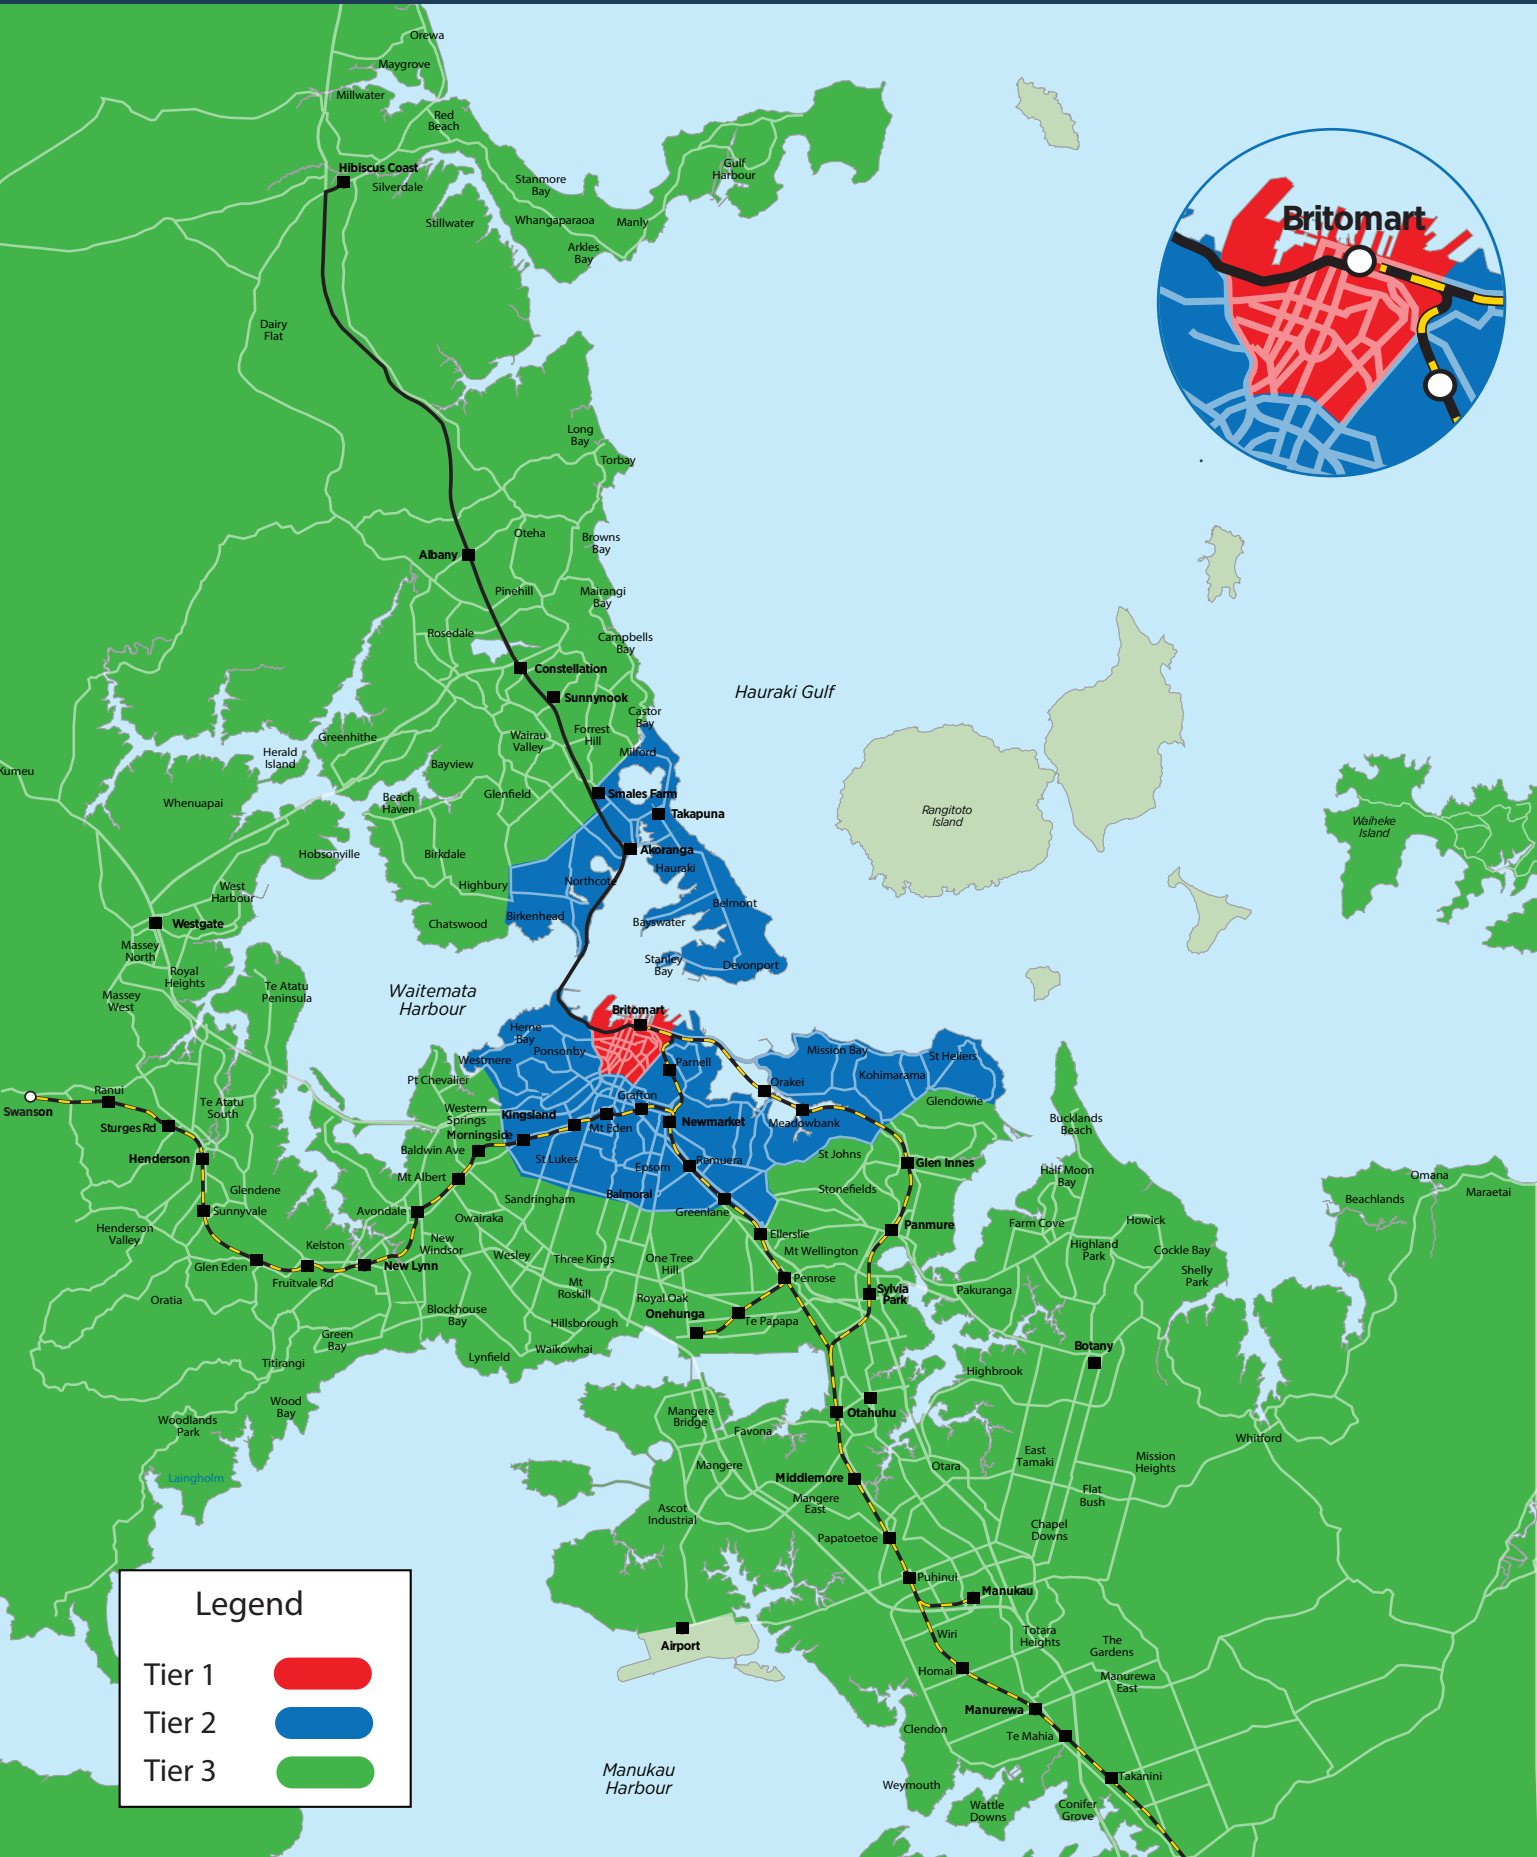

E-scooter Share - Licence Zones

April 2019

Legend

Tier 1	
Tier 2	
Tier 3	